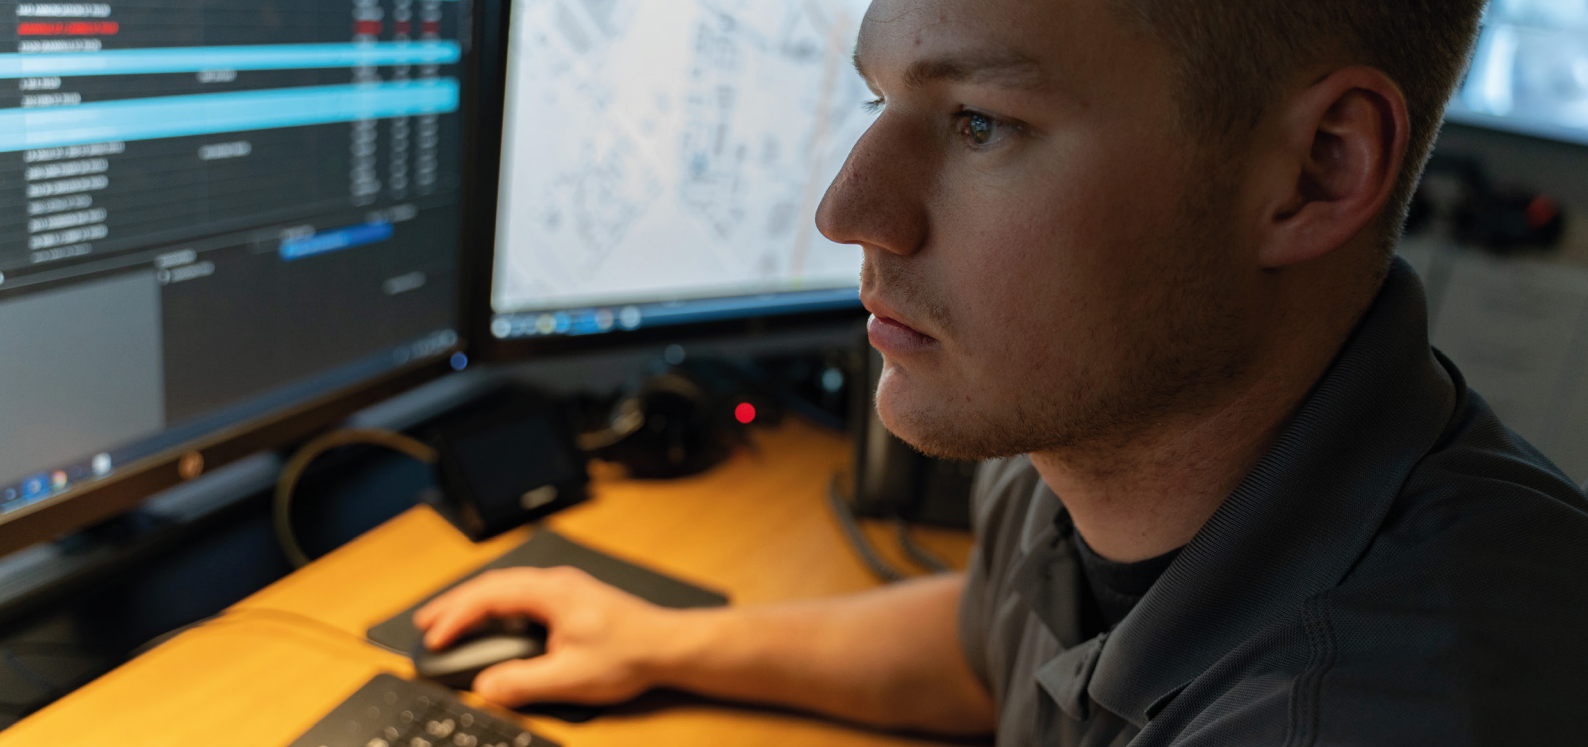

# VT100

**BODY-WORN CAMERA**

## **VT100 BODY-WORN CAMERA A NEW PERSPECTIVE WHEN IT MATTERS MOST**

The VT100 delivers a customisable and fully integrated enterprise mobile video solution. 720p HD video. Remote alarm activation. Customer-friendly design. Seamless integration with existing CCTV.

The VT100 offers a new perspective when it matters most.

**“ THE INDISPUTABLE EVIDENCE CAPTURED BY A VT100 IS PERFECT FOR INCIDENT MANAGEMENT AND RESPONSE. ”**

Push-to-stream alerting on the VT100 delivers an audible alarm and live video feed to the control room when the wearer presses the record button.