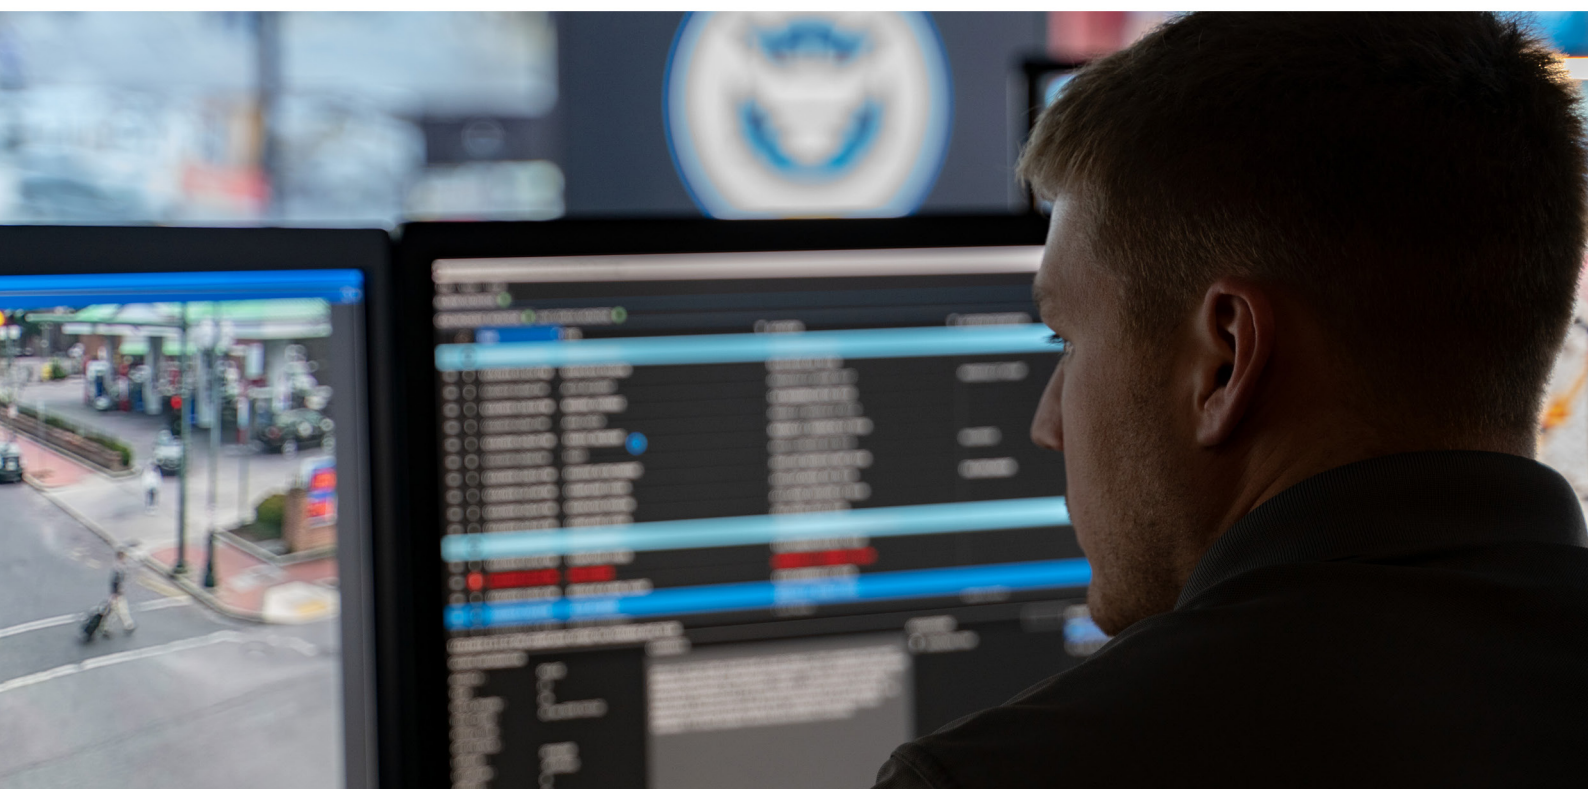

VMS INTEGRATION

Empowering your teams to see the bigger picture is essential for a safe and efficient workplace. Adding body-worn cameras to existing CCTV infrastructure delivers a first-person point of view to your security and surveillance operations.

The VT100 is designed for commercial applications where an intuitive, lightweight wearable camera that integrates seamlessly into existing fixed CCTV is required.

With its Wi-Fi streaming capabilities, the VT100 can record and stream for up to 1.5 hours on a single charge.

RAPID CAMERA ALLOCATION

Organisations with a large workforce need a fast and efficient method of allocating body-worn cameras. Staff simply swipe their RFID tag or ID card to obtain a VT100 for the duration of a shift.

Using RFID assigns the best available camera to the individual, removing unnecessary guesswork.

RFID camera allocation also ensures that recordings can be accurately attributed to the relevant member of staff in the event of a customer or colleague dispute.